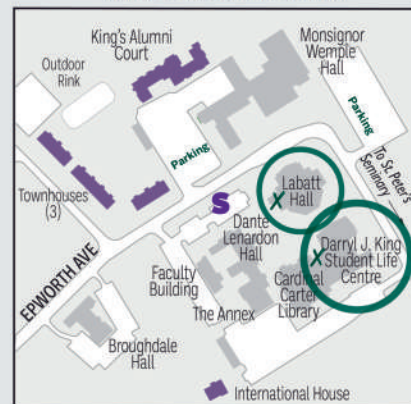

Western

SWAAC Lead. Lift. Empower. 2023

- Traffic Light
- Emergency phone
- Entrance
- Accessible Entrance
- Shuttle Stop

250 Metres  
Walking Time: 3-4 Minutes

**KING'S UNIVERSITY COLLEGE**

Western University sits on the traditional lands of the Anishinaabek, Haudenosaunee, Lûnaapéewak and Attawandaron peoples.