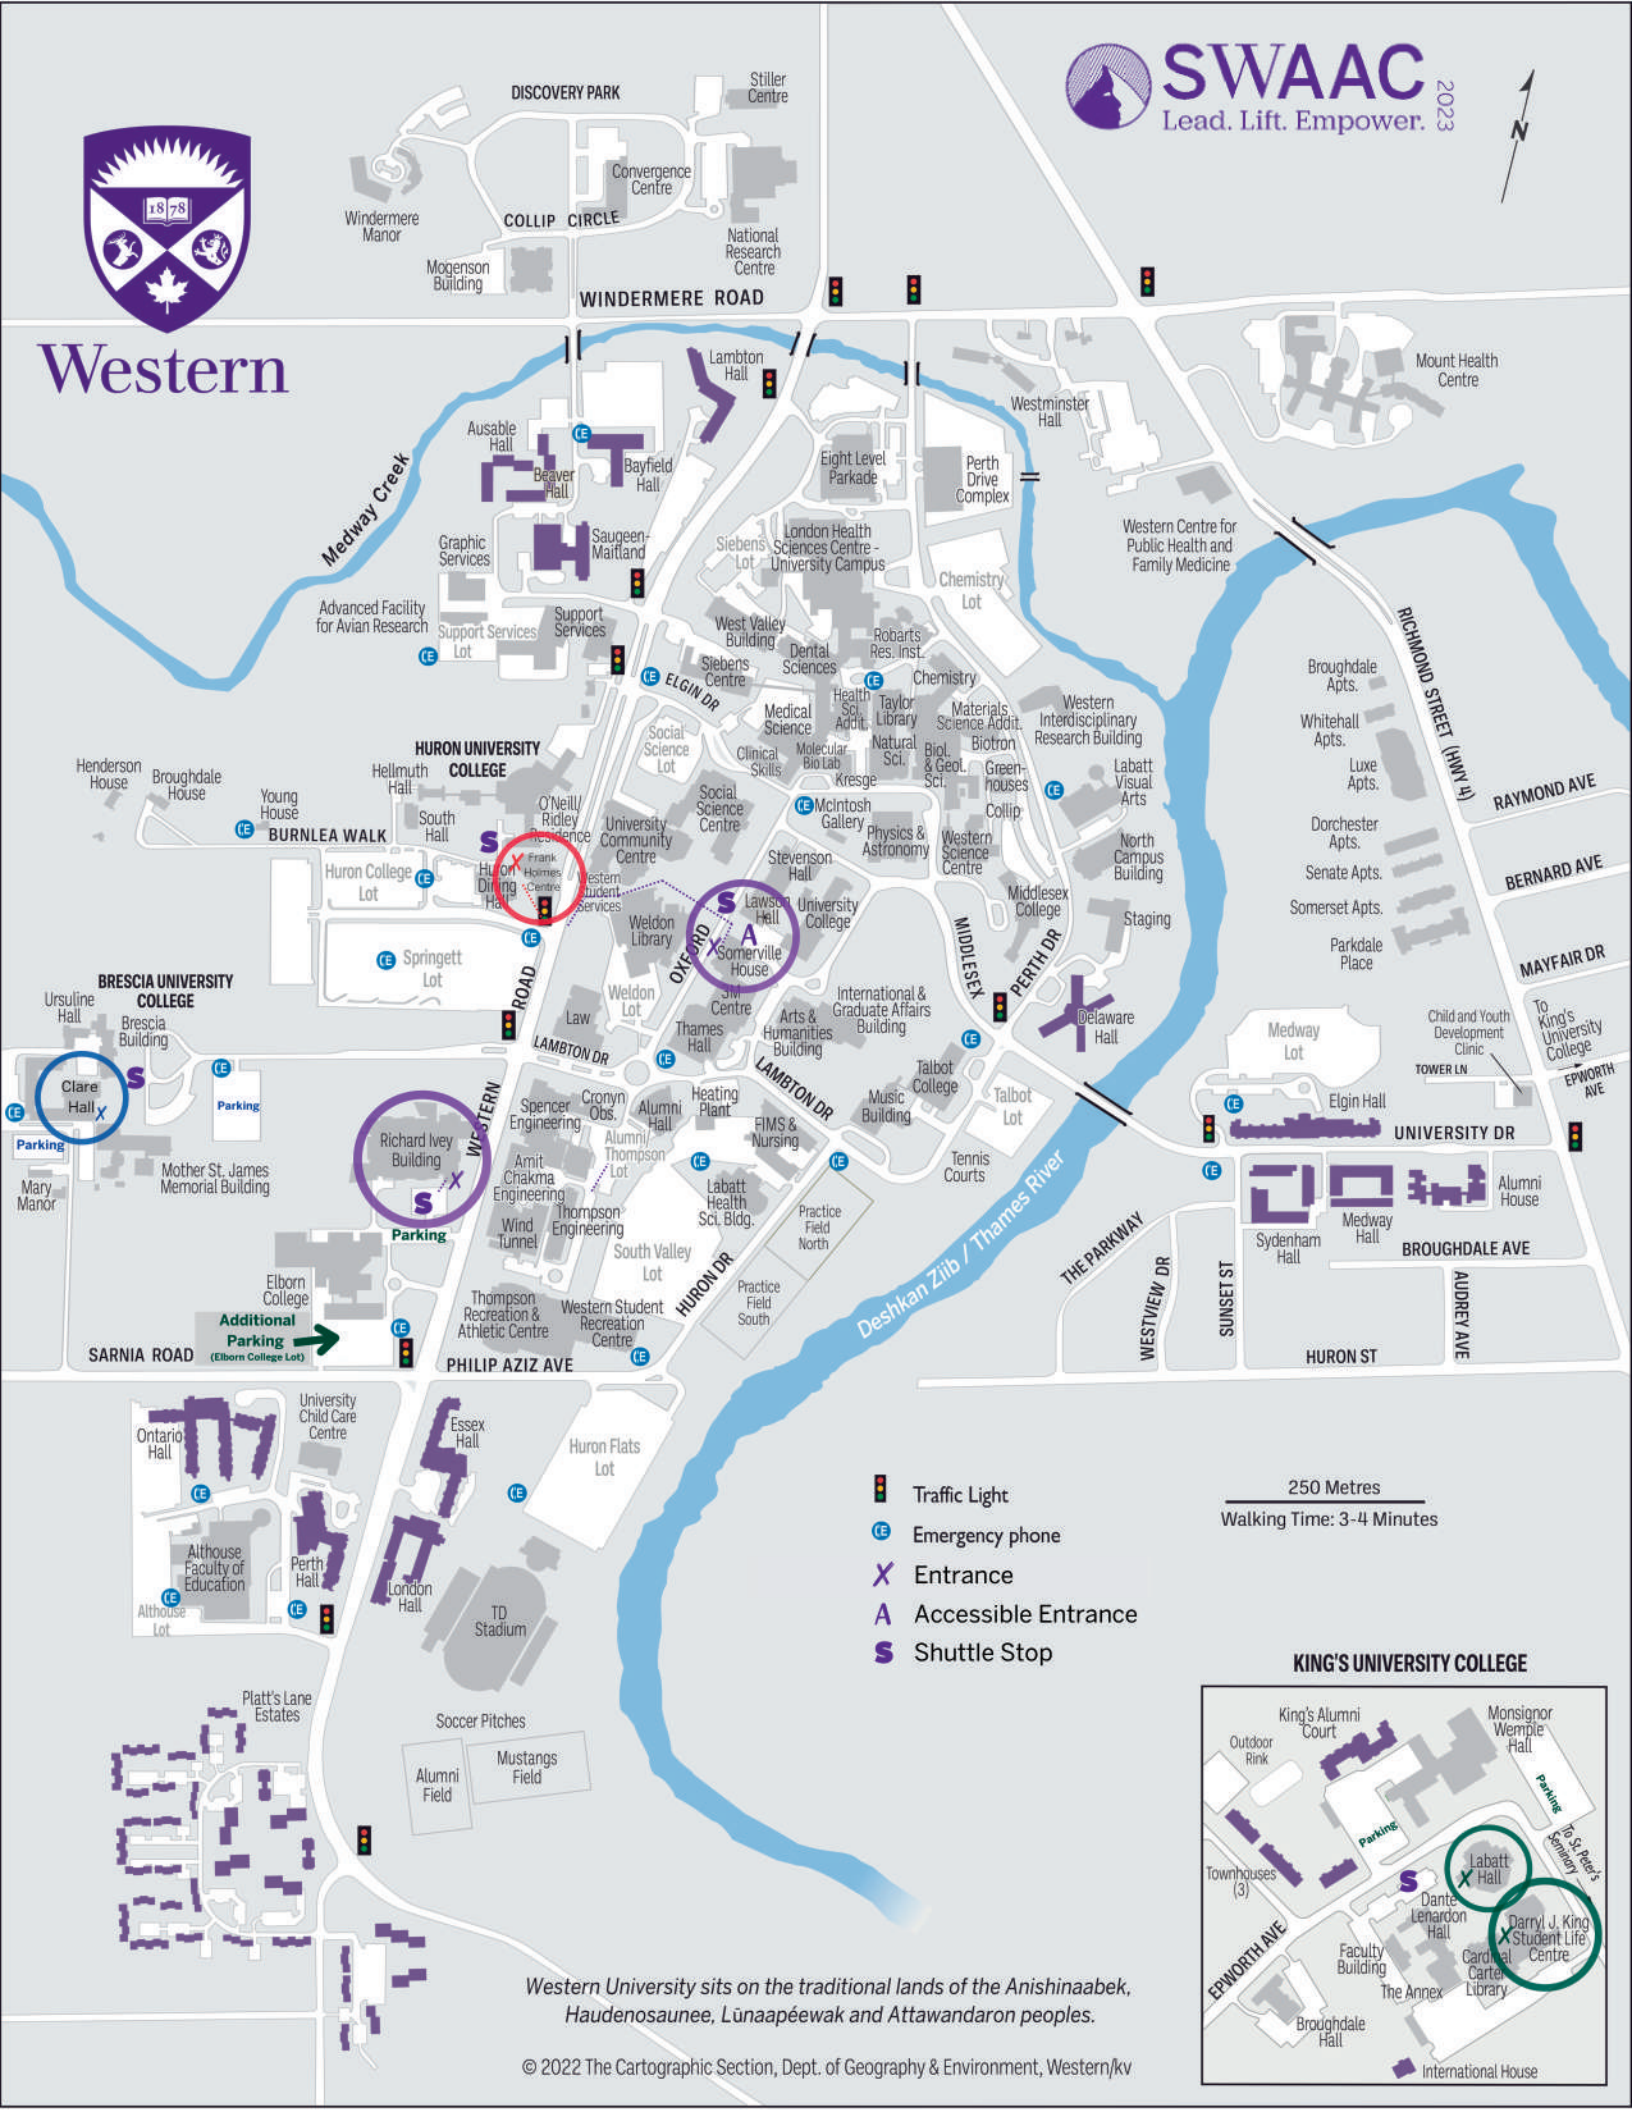

Western

SWAAC Lead. Lift. Empower. 2023

- Traffic Light
- Emergency phone
- Entrance
- Accessible Entrance
- Shuttle Stop

250 Metres  
Walking Time: 3-4 Minutes

**KING'S UNIVERSITY COLLEGE**

Western University sits on the traditional lands of the Anishinaabek, Haudenosaunee, Lûnaapéewak and Attawandaron peoples.